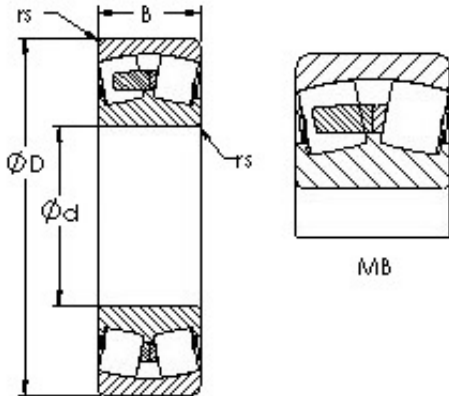

IJK BEARING COMPANY

AST 21309MB spherical roller bearings

Bearing No. 21309MB

Size	45x100x25 mm
Bore Diameter	45 mm
Outer Diameter	100 mm
Width	25 mm
Bearing Type	straight bore
Bore Dia (d)	45.0000
Outer Dia (D)	100.0000
Width (B)	25.0000
Radius (min) (rs)	1.500
Dynamic Load Rating (Cr)	105,000
Static Load Rating (Cor)	107,000
Max Speed (Grease) (X1000 RPM)	4
Max Speed (Oil) (X1000 RPM)	5
Weight (g)	770.00
Material	52100 Chrome steel, or equivalent

21309MB Bearing 2D drawings and 3D CAD models