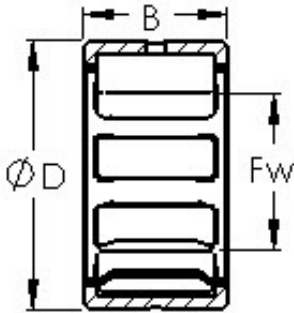

## AST NKS35 needle roller bearings

Bearing No. NKS35

Size	35x50x22 mm
Bore Diameter	35 mm
Outer Diameter	50 mm
Width	22 mm
Bearing Type	Single Row, Heavy Duty
Outer Dia (D)	50.0000
Width (B)	22.0000
Dynamic Load Rating (Cr)	35,000
Static Load Rating (Cor)	47,000
Max Speed (Oil) (X1000 RPM)	12,000
Shaft (Fw)	35.000
Weight (g)	118.00
Material	52100 Chrome steel, or equivalent