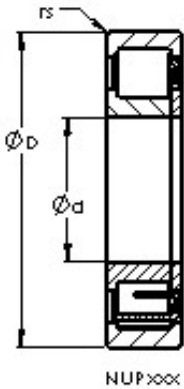

## AST NUP2234 EM cylindrical roller bearings

Bearing No. NUP2234 EM

|  |                                   |
|--|-----------------------------------|
| Size                                   | 170x310x86 mm                     |
| Bore Diameter                          | 170 mm                            |
| Outer Diameter                         | 310 mm                            |
| Width                                  | 86 mm                             |
| Bearing Type                           | NUP                               |
| Bore Dia (d)                           | 170.0000                          |
| Outer Dia (D)                          | 310.0000                          |
| Width (B)                              | 86.0000                           |
| Radius (min) (rs)                      | 4.000                             |
| Dynamic Load Rating (Cr)               | 914,000                           |
| Static Load Rating (Cor)               | 1,316,000                         |
| Max Speed (Grease) (X1000 RPM)         | 2                                 |
| Max Speed (Oil) (X1000 RPM)            | 2                                 |
| Max. Shaft Shoulder Dia. Inner (Li)    | 205.0                             |
| Min. Housing Shoulder Dia., Outer (Lo) | 281.0                             |
| Weight (g)                             | 29,600.00                         |
| Precision                              | RBEC 1                            |
| Standard Clearance                     | C0                                |
| Material                               | 52100 Chrome steel, or equivalent |