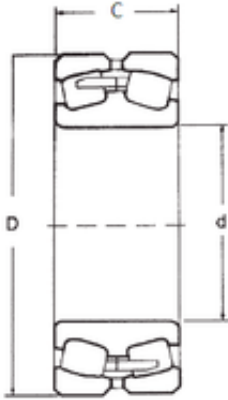

IJK BEARING COMPANY

220 mm x 370 mm x 120 mm FBJ 23144
spherical roller bearings

Bearing No. 23144

Size	220x370x120 mm
Bore Diameter	220 mm
Outer Diameter	370 mm
Width	120 mm
d	220 mm
D	370 mm
B	120 mm
C	120 mm
Weight	54,8 Kg
Basic dynamic load rating (C)	1440 kN
Basic static load rating (C0)	2700 kN
(Grease) Lubrication Speed	880 r/min

23144 Bearing 2D drawings and 3D CAD models