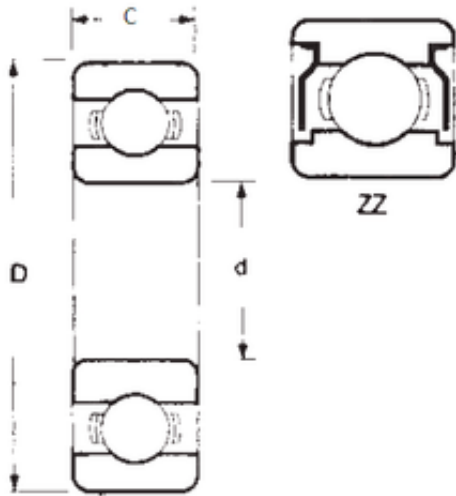

IJK BEARING COMPANY

35 mm x 100 mm x 25 mm FBJ 6407ZZ deep groove ball bearings

Bearing No. 6407ZZ

Size	35x100x25 mm
Bore Diameter	35 mm
Outer Diameter	100 mm
Width	25 mm
d	35 mm
D	100 mm
B	25 mm
C	25 mm
Weight	0,926 Kg
Basic dynamic load rating (C)	0,0568 kN
Basic static load rating (C0)	0,0295 kN

6407ZZ Bearing 2D drawings and 3D CAD models