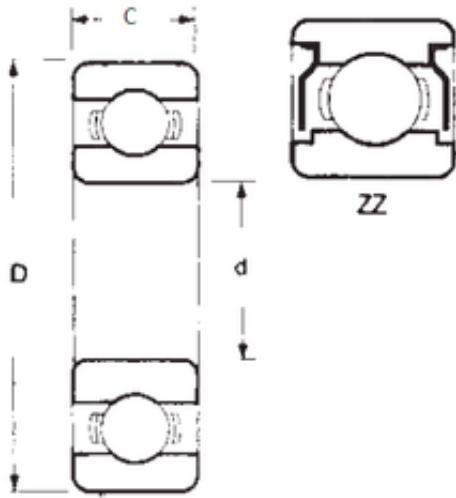

# IJK BEARING COMPANY

9,525 mm x 23,01748 mm x 7,9375 mm FBJ  
1606ZZ deep groove ball bearings

Bearing No. 1606ZZ

Size	9.525x23.01748x7.9375 mm
Bore Diameter	9,525 mm
Outer Diameter	23,01748 mm
Width	7,9375 mm
d	9,525 mm
D	23,01748 mm
B	7,9375 mm
C	7,9375 mm
Weight	0,022 Kg
Basic dynamic load rating (C)	464 kN

1606ZZ Bearing 2D drawings and 3D CAD models