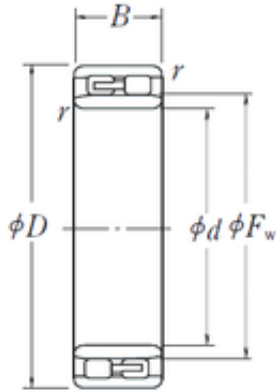

IJK BEARING COMPANY

110 mm x 150 mm x 40 mm NSK NNU 4922
cylindrical roller bearings

Bearing No. NNU 4922

Size	110x150x40 mm
Bore Diameter	110 mm
Outer Diameter	150 mm
Width	40 mm
d	110 mm
Fw	122 mm
D	150 mm
B	40 mm
C	40 mm
r min.	1,1 mm
Weight	2,07 Kg
Basic dynamic load rating (C)	167 kN
Basic static load rating (C0)	335 kN
(Grease) Lubrication Speed	3 600 r/min

NU 4922 Bearing 2D drawings and 3D CAD models