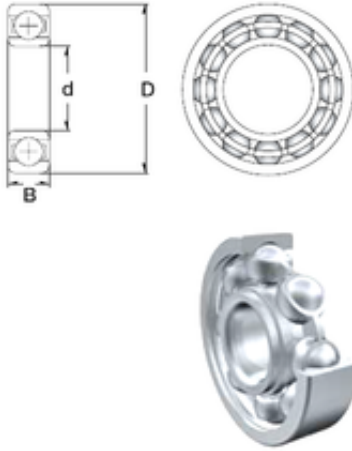

IJK BEARING COMPANY

95 mm x 145 mm x 24 mm ZEN 6019 deep groove ball bearings

Bearing No. 6019

Size	95x145x24 mm
Bore Diameter	95 mm
Outer Diameter	145 mm
Width	24 mm
d	95 mm
D	145 mm
B	24 mm
C	24 mm
Weight	1,29 Kg
Basic dynamic load rating (C)	60 kN
Basic static load rating (C0)	54 kN

6019 Bearing 2D drawings and 3D CAD models