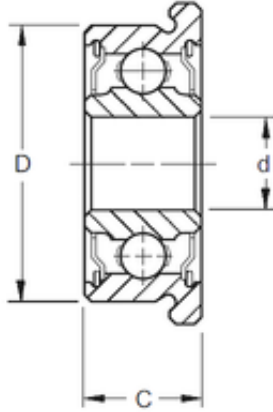

IJK BEARING COMPANY

9 mm x 26 mm x 8 mm ZEN SF629-2RS deep groove ball bearings

Bearing No. SF629-2RS

Size	9x26x8 mm
Bore Diameter	9 mm
Outer Diameter	26 mm
Width	8 mm
d	9 mm
D	26 mm
B	8 mm
C	8 mm
Basic dynamic load rating (C)	4,575 kN
Basic static load rating (C0)	1,983 kN

SF629-2RS Bearing 2D drawings and 3D CAD models