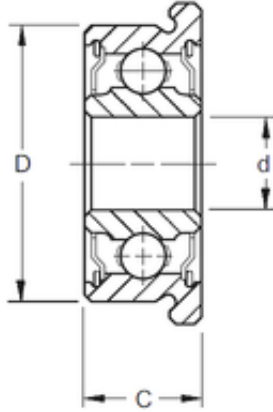

IJK BEARING COMPANY

8 mm x 24 mm x 8 mm ZEN SF628-2RS deep groove ball bearings

Bearing No. SF628-2RS

Size	8x24x8 mm
Bore Diameter	8 mm
Outer Diameter	24 mm
Width	8 mm
d	8 mm
D	24 mm
B	8 mm
C	8 mm
Basic dynamic load rating (C)	3,333 kN
Basic static load rating (C0)	1,423 kN

SF628-2RS Bearing 2D drawings and 3D CAD models