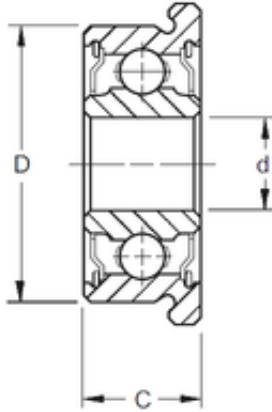

IJK BEARING COMPANY

6 mm x 15 mm x 5 mm ZEN F696-2Z deep groove ball bearings

Bearing No. F696-2Z

| | |
|-------------------------------|-----------|
| Size | 6x15x5 mm |
| Bore Diameter | 6 mm |
| Outer Diameter | 15 mm |
| Width | 5 mm |
| d | 6 mm |
| D | 15 mm |
| B | 5 mm |
| C | 5 mm |
| Basic dynamic load rating (C) | 1,34 kN |
| Basic static load rating (C0) | 0,523 kN |

F696-2Z Bearing 2D drawings and 3D CAD models