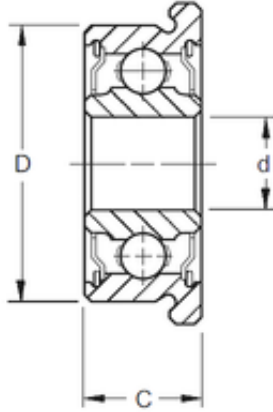

# IJK BEARING COMPANY

7 mm x 14 mm x 5 mm ZEN F687-2RS deep groove ball bearings

Bearing No. F687-2RS

Size	7x14x5 mm
Bore Diameter	7 mm
Outer Diameter	14 mm
Width	5 mm
d	7 mm
D	14 mm
B	5 mm
C	5 mm
Basic dynamic load rating (C)	1,173 kN
Basic static load rating (C0)	0,513 kN

F687-2RS Bearing 2D drawings and 3D CAD models