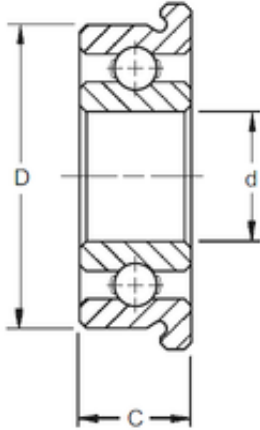

IJK BEARING COMPANY

25 mm x 42 mm x 9 mm ZEN F61905 deep groove ball bearings

Bearing No. F61905

Size	25x42x9 mm
Bore Diameter	25 mm
Outer Diameter	42 mm
Width	9 mm
d	25 mm
D	42 mm
B	9 mm
C	9 mm
Basic dynamic load rating (C)	7,001 kN
Basic static load rating (C0)	4,54 kN
(Grease) Lubrication Speed	16000 r/min

F61905 Bearing 2D drawings and 3D CAD models