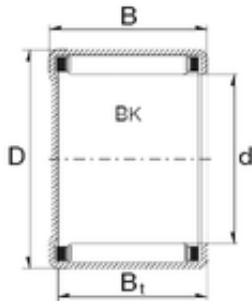

## ZEN BK2520 needle roller bearings

Bearing No. BK2520

Size	25x32x20 mm
Bore Diameter	25 mm
Outer Diameter	32 mm
Width	20 mm
d	25 mm
D	32 mm
C	20 mm
Bt	17,3 mm
Basic dynamic load rating (C)	18500 kN
Basic static load rating (C0)	30000 kN

BK2520 Bearing 2D drawings and 3D CAD models