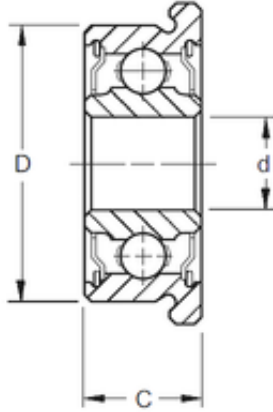

IJK BEARING COMPANY

8 mm x 19 mm x 6 mm ZEN SF698-2RS deep groove ball bearings

Bearing No. SF698-2RS

Size	8x19x6 mm
Bore Diameter	8 mm
Outer Diameter	19 mm
Width	6 mm
d	8 mm
D	19 mm
B	6 mm
C	6 mm
Basic dynamic load rating (C)	2,237 kN
Basic static load rating (C0)	0,917 kN

SF698-2RS Bearing 2D drawings and 3D CAD models