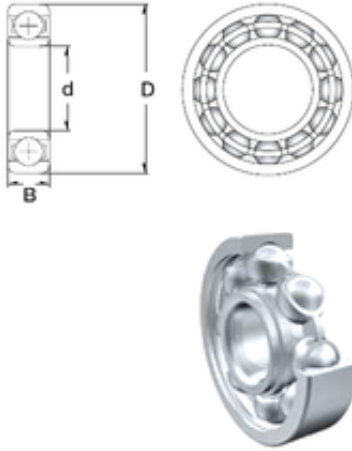

IJK BEARING COMPANY

70 mm x 150 mm x 35 mm ZEN 6314 deep groove ball bearings

Bearing No. 6314

Size	70x150x35 mm
Bore Diameter	70 mm
Outer Diameter	150 mm
Width	35 mm
d	70 mm
D	150 mm
B	35 mm
C	35 mm
Weight	0,26 Kg
Basic dynamic load rating (C)	104 kN
Basic static load rating (C0)	68 kN

6314 Bearing 2D drawings and 3D CAD models