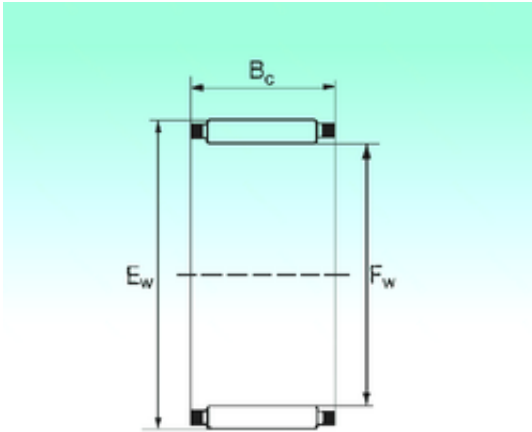

IJK BEARING COMPANY

NBS K 60x68x25 needle roller bearings

Bearing No. K 60x68x25

Bore Diameter	60 mm
Outer Diameter	68 mm
F_w	60 mm
E_w	68 mm
B_c	25 mm
Weight	0,097 Kg
Basic dynamic load rating (C)	52,5 kN
Basic static load rating (C0)	110,5 kN

K 60x68x25 Bearing 2D drawings and 3D CAD models