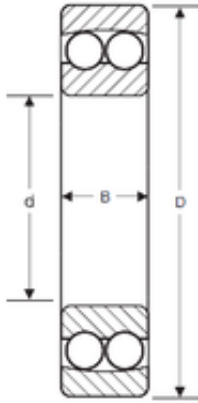

IJK BEARING COMPANY

41,275 mm x 101,6 mm x 23,81 mm SIGMA
NMJ 1.5/8 self aligning ball bearings

Bearing No. NMJ 1.5/8

Size	41.275x101.6x23.81 mm
Bore Diameter	41,275 mm
Outer Diameter	101,6 mm
Width	23,81 mm
d	41,275 mm
D	101,6 mm
B	23,81 mm
C	23,81 mm

NMJ 1.5/8 Bearing 2D drawings and 3D CAD models