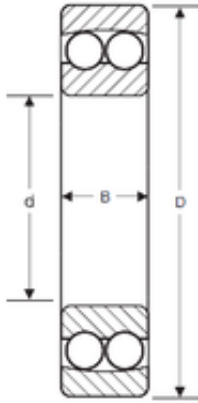

IJK BEARING COMPANY

105 mm x 190 mm x 36 mm SIGMA 1221 self aligning ball bearings

Bearing No. 1221

Size	105x190x36 mm
Bore Diameter	105 mm
Outer Diameter	190 mm
Width	36 mm
d	105 mm
D	190 mm
B	36 mm
C	36 mm

1221 Bearing 2D drawings and 3D CAD models