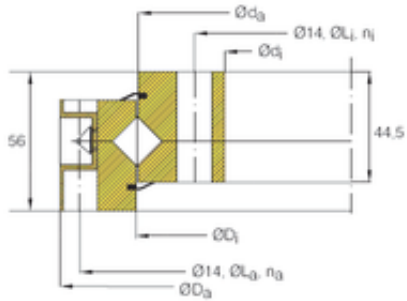

IJK BEARING COMPANY

SIGMA RSU 14 0944 thrust ball bearings

Bearing No. RSU 14 0944

Bore Diameter	874 mm
Outer Diameter	1014 mm
d	874 mm
D	1014 mm
Da	1014 mm
di	874 mm
Di	945 mm
da	943 mm
La	990 mm
na	44 mm
ni	44 mm
Li	898 mm

RSU 14 0944 Bearing 2D drawings and 3D CAD models