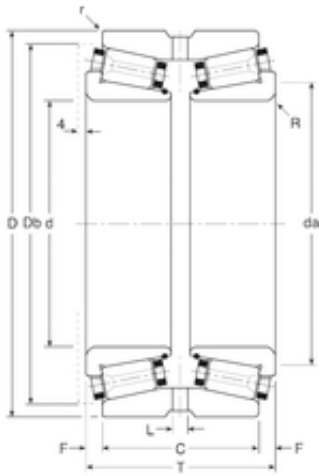

IJK BEARING COMPANY

Gamet 120057X/120112XG tapered roller bearings

Bearing No. 120057X/120112XG

120057X/120112XG Bearing 2D drawings and 3D CAD models

Size	57.15x112.712x73 mm
Bore Diameter	57,15 mm
Outer Diameter	112,712 mm
Width	73 mm
d	57,15 mm
D	112,712 mm
T	73 mm
C	60,3 mm
r	0,8 mm
F	6,35 mm
L	8 mm
R	2,5 mm
db	105 mm
da	75 mm
Weight	2,39 Kg