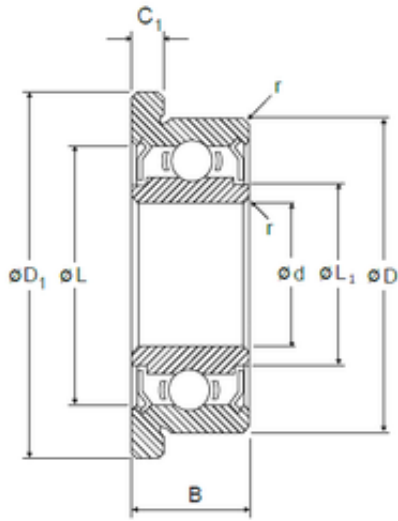

# IJK BEARING COMPANY

4 mm x 12 mm x 4 mm NMB RF-1240ZZ deep groove ball bearings

Bearing No. RF-1240ZZ

Size	4x12x4 mm
Bore Diameter	4 mm
Outer Diameter	12 mm
Width	4 mm
d	4 mm
D	12 mm
B	4 mm
C	4 mm
r min.	0,2 mm
C1	1 mm
D1	13,5 mm
L	9,99 mm
L1	5,62 mm
Basic dynamic load rating (C)	0,959 kN

RF-1240ZZ Bearing 2D drawings and 3D CAD models