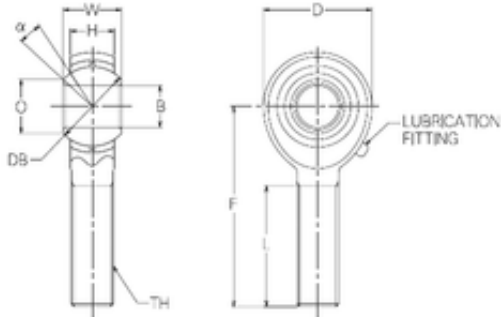

## 5 mm x 16 mm x 5 mm NMB PR5E plain bearings

Bearing No. PR5E

Bore Diameter	5 mm
Width	5 mm
d	5 mm
Db	11,11 mm
O	7,7 mm
B	5 mm
D	16 mm
F	33 mm
H	6 mm
L	20 mm
W	8 mm
Angle	13 °
Thread (TH)	M5 x 0,8
Weight	0,013 Kg
Basic static load rating (C0)	7,06 kN

PR5E Bearing 2D drawings and 3D CAD models