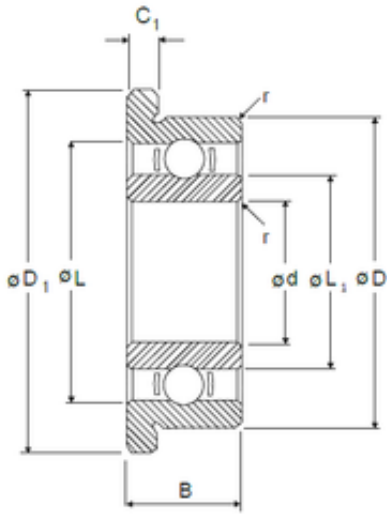

# IJK BEARING COMPANY

5 mm x 16 mm x 5 mm NMB RF-1650 deep groove ball bearings

Bearing No. RF-1650

Size	5x16x5 mm
Bore Diameter	5 mm
Outer Diameter	16 mm
Width	5 mm
d	5 mm
D	16 mm
B	5 mm
C	5 mm
r min.	0,3 mm
C1	1 mm
D1	18 mm
L	13,41 mm
L1	7,8 mm
Basic dynamic load rating (C)	1,735 kN

RF-1650 Bearing 2D drawings and 3D CAD models