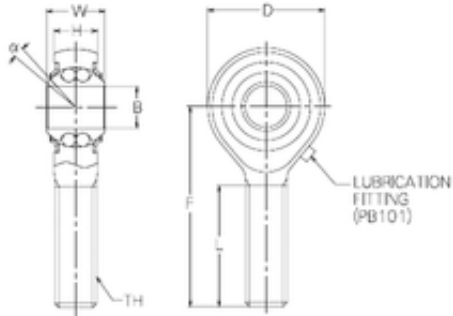

IJK BEARING COMPANY

25 mm x 64 mm x 25 mm NMB PBR25EFN self aligning ball bearings

Bearing No. PBR25EFN

| | |
|-------------------------------|-----------|
| Bore Diameter | 25 mm |
| d | 25 mm |
| B | 25 mm |
| D | 64 mm |
| F | 94 mm |
| H | 22 mm |
| L | 57 mm |
| W | 31 mm |
| Angle | 5 ° |
| Thread (TH) | M24 x 2,0 |
| Weight | 0,572 Kg |
| Basic dynamic load rating (C) | 11,03 kN |

PBR25EFN Bearing 2D drawings and 3D CAD models