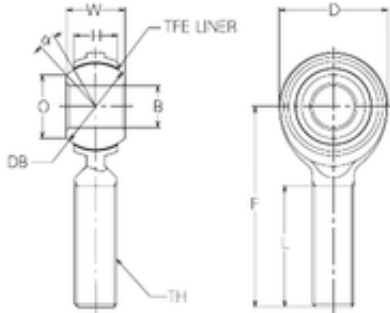

IJK BEARING COMPANY

12 mm x 30 mm x 12 mm NMB RBT12E plain bearings

Bearing No. RBT12E

| | |
|-------------------------------|------------|
| Bore Diameter | 12 mm |
| Width | 12 mm |
| d | 12 mm |
| Db | 23,81 mm |
| O | 17,6 mm |
| B | 12 mm |
| D | 30 mm |
| F | 54 mm |
| H | 12 mm |
| L | 33 mm |
| W | 16 mm |
| Angle | 12 ° |
| Thread (TH) | M12 × 1,75 |
| Weight | 0,085 Kg |
| Basic static load rating (C0) | 23,53 kN |

RBT12E Bearing 2D drawings and 3D CAD models