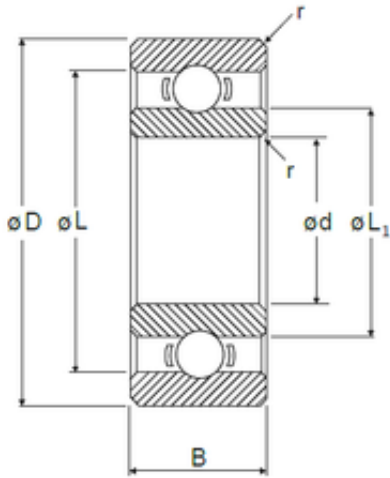

IJK BEARING COMPANY

6 mm x 13 mm x 3,5 mm NMB L-1360 deep groove ball bearings

Bearing No. L-1360

Size	6x13x3.5 mm
Bore Diameter	6 mm
Outer Diameter	13 mm
Width	3,5 mm
d	6 mm
D	13 mm
B	3,5 mm
C	3,5 mm
r min.	0,15 mm
L	10,98 mm
L1	8 mm
Basic dynamic load rating (C)	1,083 kN

L-1360 Bearing 2D drawings and 3D CAD models