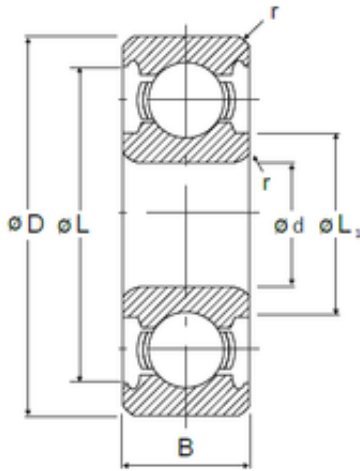

IJK BEARING COMPANY

7 mm x 22 mm x 7 mm NMB 627 deep groove ball bearings

Bearing No. 627

Size	7x22x7 mm
Bore Diameter	7 mm
Outer Diameter	22 mm
Width	7 mm
d	7 mm
D	22 mm
B	7 mm
C	7 mm
r min.	0,3 mm
L	19,1 mm
L1	10,8 mm
Basic dynamic load rating (C)	3,297 kN

627 Bearing 2D drawings and 3D CAD models