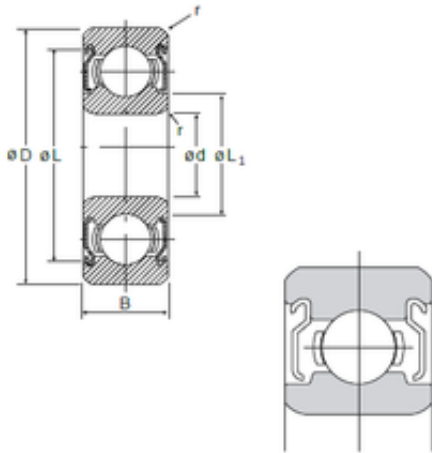

IJK BEARING COMPANY

10 mm x 26 mm x 8 mm NMB 6000ZZ deep groove ball bearings

Bearing No. 6000ZZ

Size	10x26x8 mm
Bore Diameter	10 mm
Outer Diameter	26 mm
Width	8 mm
d	10 mm
D	26 mm
B	8 mm
C	8 mm
r min.	0,3 mm
L	22,8 mm
L1	13,75 mm
Basic dynamic load rating (C)	4,578 kN

6000ZZ Bearing 2D drawings and 3D CAD models