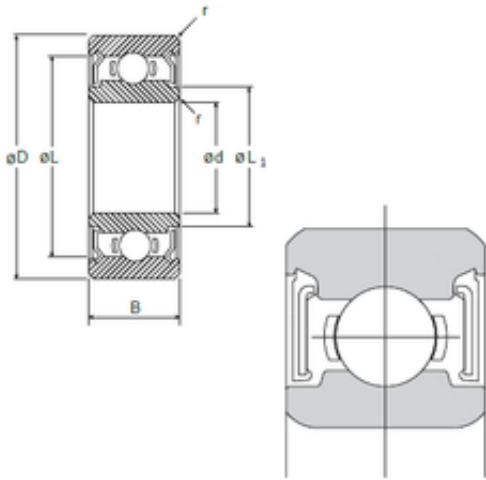

IJK BEARING COMPANY

6 mm x 13 mm x 5 mm NMB L-1360SS deep groove ball bearings

Bearing No. L-1360SS

Size	6x13x5 mm
Bore Diameter	6 mm
Outer Diameter	13 mm
Width	5 mm
d	6 mm
D	13 mm
B	5 mm
C	5 mm
r min.	0,15 mm
L	11,44 mm
L1	7,33 mm
Basic dynamic load rating (C)	1,083 kN

L-1360SS Bearing 2D drawings and 3D CAD models