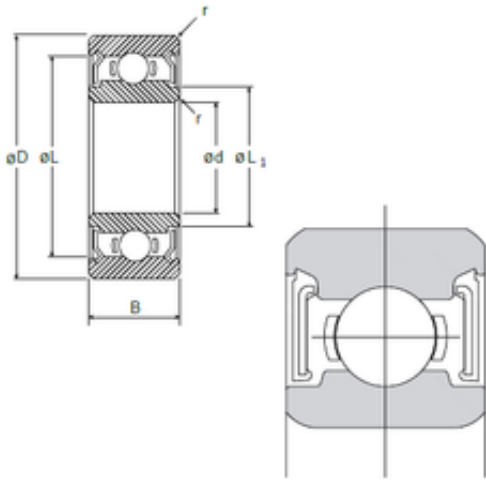

# IJK BEARING COMPANY

6 mm x 10 mm x 3 mm NMB L-1060SS deep groove ball bearings

Bearing No. L-1060SS

Size	6x10x3 mm
Bore Diameter	6 mm
Outer Diameter	10 mm
Width	3 mm
d	6 mm
D	10 mm
B	3 mm
C	3 mm
r min.	0,1 mm
L	9,04 mm
L1	6,95 mm
Basic dynamic load rating (C)	0,457 kN

L-1060SS Bearing 2D drawings and 3D CAD models