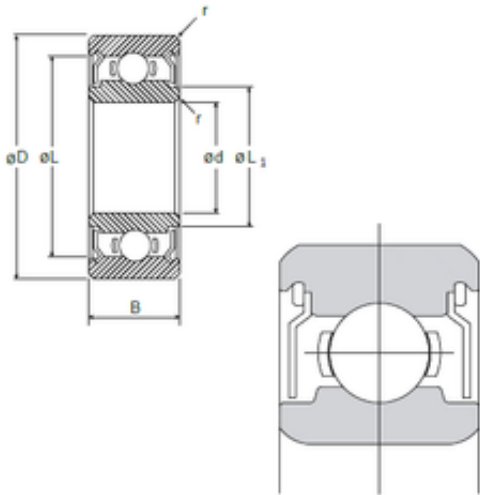

# IJK BEARING COMPANY

2 mm x 6 mm x 2,5 mm NMB R-620ZZY52  
deep groove ball bearings

Bearing No. R-620ZZY52

Size	2x6x2.5 mm
Bore Diameter	2 mm
Outer Diameter	6 mm
Width	2,5 mm
d	2 mm
D	6 mm
B	2,5 mm
C	2,5 mm
r min.	0,15 mm
L	5,23 mm
L1	3,1 mm
Basic dynamic load rating (C)	0,33 kN

R-620ZZY52 Bearing 2D drawings and 3D CAD models