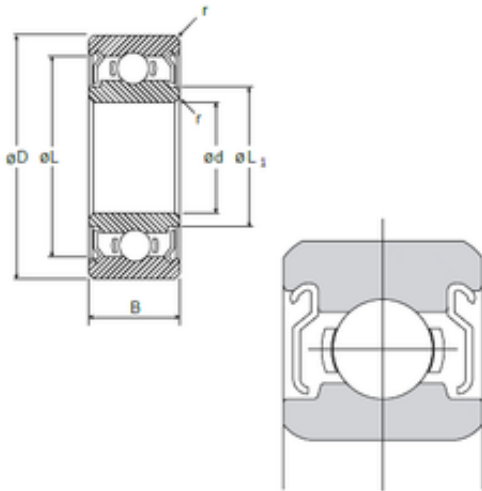

# IJK BEARING COMPANY

8 mm x 16 mm x 5 mm NMB L-1680KK deep groove ball bearings

Bearing No. L-1680KK

Size	8x16x5 mm
Bore Diameter	8 mm
Outer Diameter	16 mm
Width	5 mm
d	8 mm
D	16 mm
B	5 mm
C	5 mm
r min.	0,2 mm
L	14,18 mm
L1	9,68 mm
Basic dynamic load rating (C)	1,606 kN

L-1680KK Bearing 2D drawings and 3D CAD models