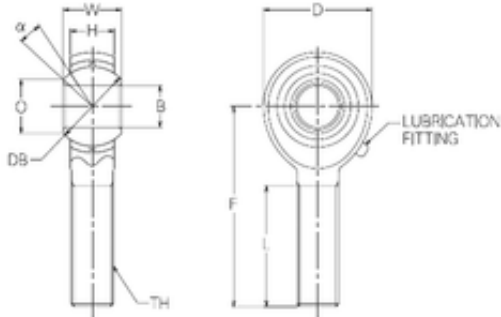

IJK BEARING COMPANY

8 mm x 22 mm x 8 mm NMB PR8E plain bearings

Bearing No. PR8E

Bore Diameter	8 mm
Width	8 mm
d	8 mm
Db	15,88 mm
O	10,4 mm
B	8 mm
D	22 mm
F	42 mm
H	9 mm
L	25 mm
W	12 mm
Angle	14 °
Thread (TH)	M8 × 1,25
Weight	0,032 Kg
Basic static load rating (C0)	21,47 kN

PR8E Bearing 2D drawings and 3D CAD models