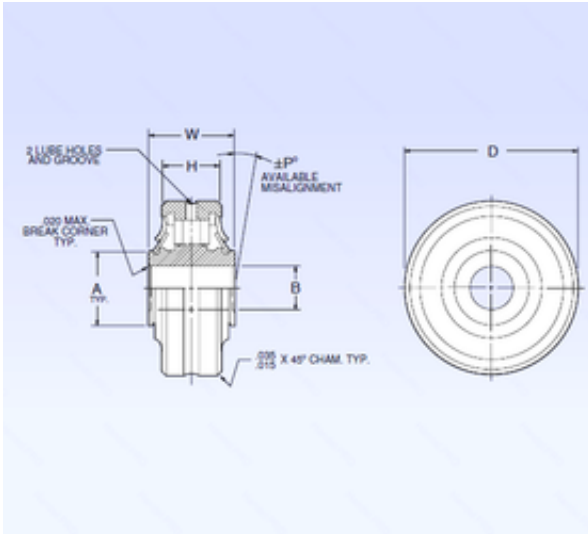

IJK BEARING COMPANY

34,925 mm x 16,51 mm x 69,85 mm NMB
ASR22-2A spherical roller bearings

Bearing No. ASR22-2A

| | |
|----------------|----------------------|
| Size | 34.925x16.51x12.7 mm |
| Bore Diameter | 34,925 mm |
| Outer Diameter | 16,51 mm |
| Width | 12,7 mm |
| d | 34,925 mm |
| D | 16,51 mm |
| B | 12,7 mm |
| C | 1 mm |
| P | 796 mm |
| A | 7,957 mm |
| B | 69,85 mm |
| H | 0,29 mm |
| W | 47,244 mm |

ASR22-2A Bearing 2D drawings and 3D CAD models