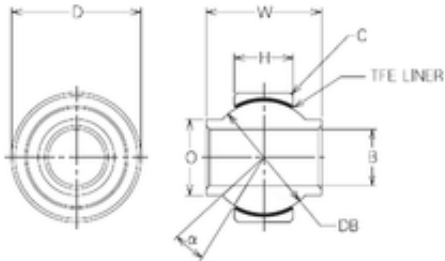

IJK BEARING COMPANY

6 mm x 19 mm x 6 mm NMB MBYT6 plain bearings

Bearing No. MBYT6

MBYT6 Bearing 2D drawings and 3D CAD models

Size	6x19x15 mm
Bore Diameter	6 mm
Outer Diameter	19 mm
Width	15 mm
d	6 mm
D	19 mm
B	15 mm
C	6,5 mm
Db	15,1 mm
O	10 mm
B	6 mm
C	0,5 mm
D	19 mm
H	6,5 mm
W	15 mm
Angle	23 °
Weight	0,018 Kg
Basic dynamic load rating (C)	14,7 kN
Static load rating radial (C0)	36,26 kN