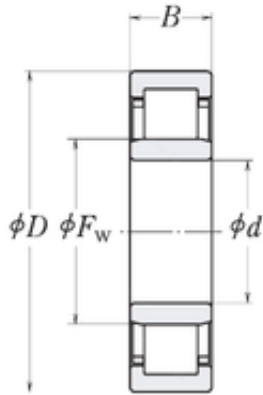

## IJK BEARING COMPANY

127 mm x 254 mm x 50,8 mm RHP MMRJ5  
cylindrical roller bearings

Bearing No. MMRJ5

Size	127x254x50.8 mm
Bore Diameter	127 mm
Outer Diameter	254 mm
Width	50,8 mm
d	127 mm
D	254 mm
B	50,8 mm
C	50,8 mm
Weight	12,3 Kg
Basic dynamic load rating (C)	374 kN
Basic static load rating (C0)	456 kN
(Grease) Lubrication Speed	2600 r/min

MMRJ5 Bearing 2D drawings and 3D CAD models