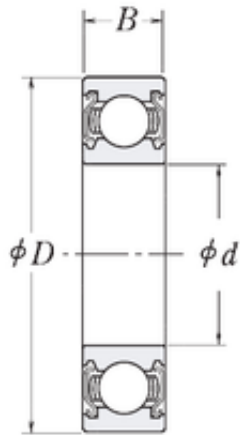

# IJK BEARING COMPANY

15,875 mm x 46,0375 mm x 15,875 mm RHP  
MJ5/8-2Z deep groove ball bearings

Bearing No. MJ5/8-2Z

Size	15.875x46.0375x15.875 mm
Bore Diameter	15,875 mm
Outer Diameter	46,0375 mm
Width	15,875 mm
d	15,875 mm
D	46,0375 mm
B	15,875 mm
C	15,875 mm
Weight	0,117 Kg
Basic dynamic load rating (C)	12,6 kN
Basic static load rating (C0)	5,6 kN

MJ5/8-2Z Bearing 2D drawings and 3D CAD models