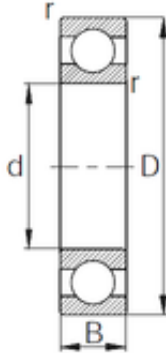

## 65 mm x 140 mm x 33 mm KBC 6313 deep groove ball bearings

Bearing No. 6313

Size	65x140x33 mm
Bore Diameter	65 mm
Outer Diameter	140 mm
Width	33 mm
d	65 mm
D	140 mm
B	33 mm
C	33 mm
r	2.1 mm
Weight	2.08 Kg
Basic dynamic load rating (C)	92,5 kN
Basic static load rating (C0)	59,5 kN
(Grease) Lubrication Speed	4800 r/min