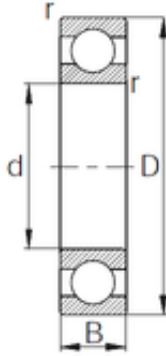

IJK BEARING COMPANY

20 mm x 36 mm x 9 mm KBC 6904F2 deep groove ball bearings

Bearing No. 6904F2

Size	20x36x9 mm
Bore Diameter	20 mm
Outer Diameter	36 mm
Width	9 mm
d	20 mm
D	36 mm
B	9 mm
C	9 mm
r	0.3 mm
Weight	0.033 Kg
Basic dynamic load rating (C)	6,35 kN
Basic static load rating (C0)	3,7 kN
(Grease) Lubrication Speed	19000 r/min

6904F2 Bearing 2D drawings and 3D CAD models