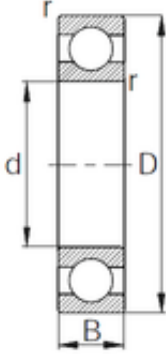

IJK BEARING COMPANY

75 mm x 115 mm x 20 mm KBC 6015 deep groove ball bearings

Bearing No. 6015

Size	75x115x20 mm
Bore Diameter	75 mm
Outer Diameter	115 mm
Width	20 mm
d	75 mm
D	115 mm
B	20 mm
C	20 mm
r	1.1 mm
Weight	0.638 Kg
Basic dynamic load rating (C)	39,5 kN
Basic static load rating (C0)	33,5 kN
(Grease) Lubrication Speed	5600 r/min

6015 Bearing 2D drawings and 3D CAD models