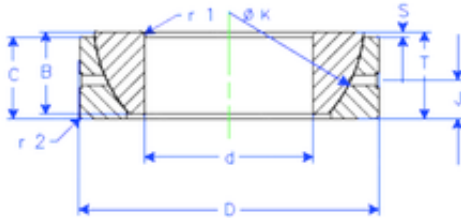

IJK BEARING COMPANY

70 mm x 110 mm x 25 mm Enduro GE 70 SX plain bearings

Bearing No. GE 70 SX

Size	70x110x25 mm
Bore Diameter	70 mm
Outer Diameter	110 mm
Width	25 mm
d	70 mm
D	110 mm
T	25 mm
B	25 mm
C	23 mm
r1 min.	1,1 mm
r2 min.	1,1 mm
J	12,5 mm
K	102 mm
S	7,2 mm
Weight	1,040086456 Kg
Basic dynamic load rating (C)	206 kN

GE 70 SX Bearing 2D drawings and 3D CAD models