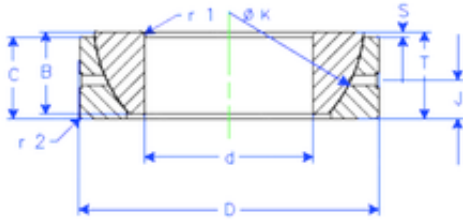

IJK BEARING COMPANY

25 mm x 47 mm x 15 mm Enduro GE 25 SX plain bearings

Bearing No. GE 25 SX

Size	25x47x15 mm
Bore Diameter	25 mm
Outer Diameter	47 mm
Width	15 mm
d	25 mm
D	47 mm
T	15 mm
B	15 mm
C	14 mm
r1 min.	1 mm
r2 min.	1 mm
J	7,5 mm
K	42 mm
S	0,6 mm
Weight	0,147870992 Kg
Basic dynamic load rating (C)	50 kN

GE 25 SX Bearing 2D drawings and 3D CAD models