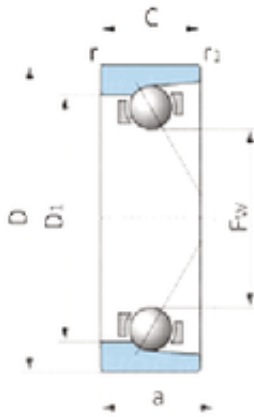

## IJK ASA2943 angular contact ball bearings

Bearing No. ASA2943

Size	20x43x12 mm
Bore Diameter	20 mm
Outer Diameter	43 mm
Width	12 mm
d	20 mm
D	43 mm
C	12 mm

ASA2943 Bearing 2D drawings and 3D CAD models